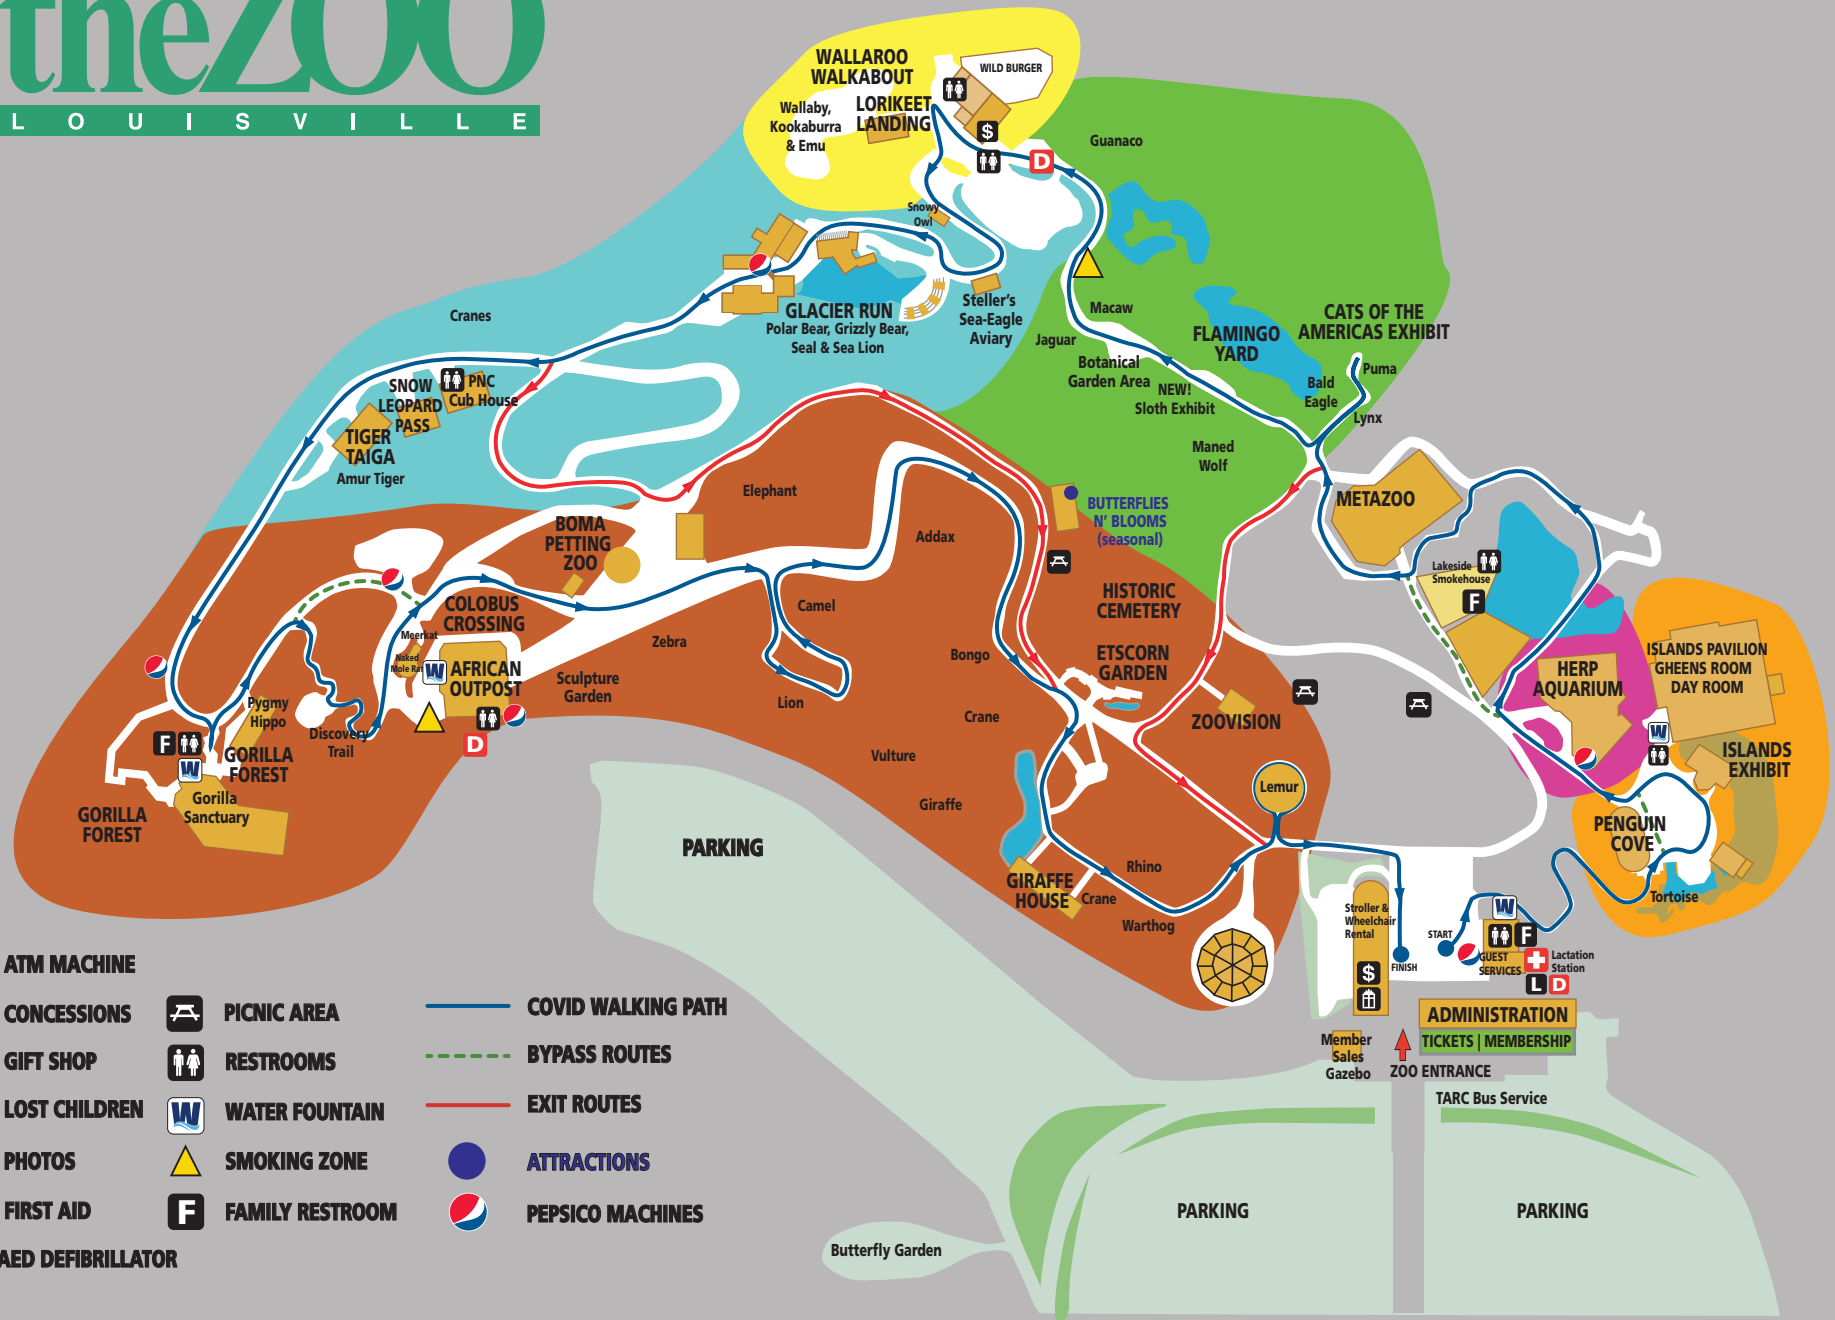

# theZOO

LOUISVILLE

-  ATM MACHINE
-  CONCESSIONS
-  GIFT SHOP
-  LOST CHILDREN
-  PHOTOS
-  FIRST AID
-  AED DEFIBRILLATOR
-  PICNIC AREA
-  RESTROOMS
-  WATER FOUNTAIN
-  SMOKING ZONE
-  FAMILY RESTROOM
-  COVID WALKING PATH
-  BYPASS ROUTES
-  EXIT ROUTES
-  ATTRACTIONS
-  PEPSICO MACHINES